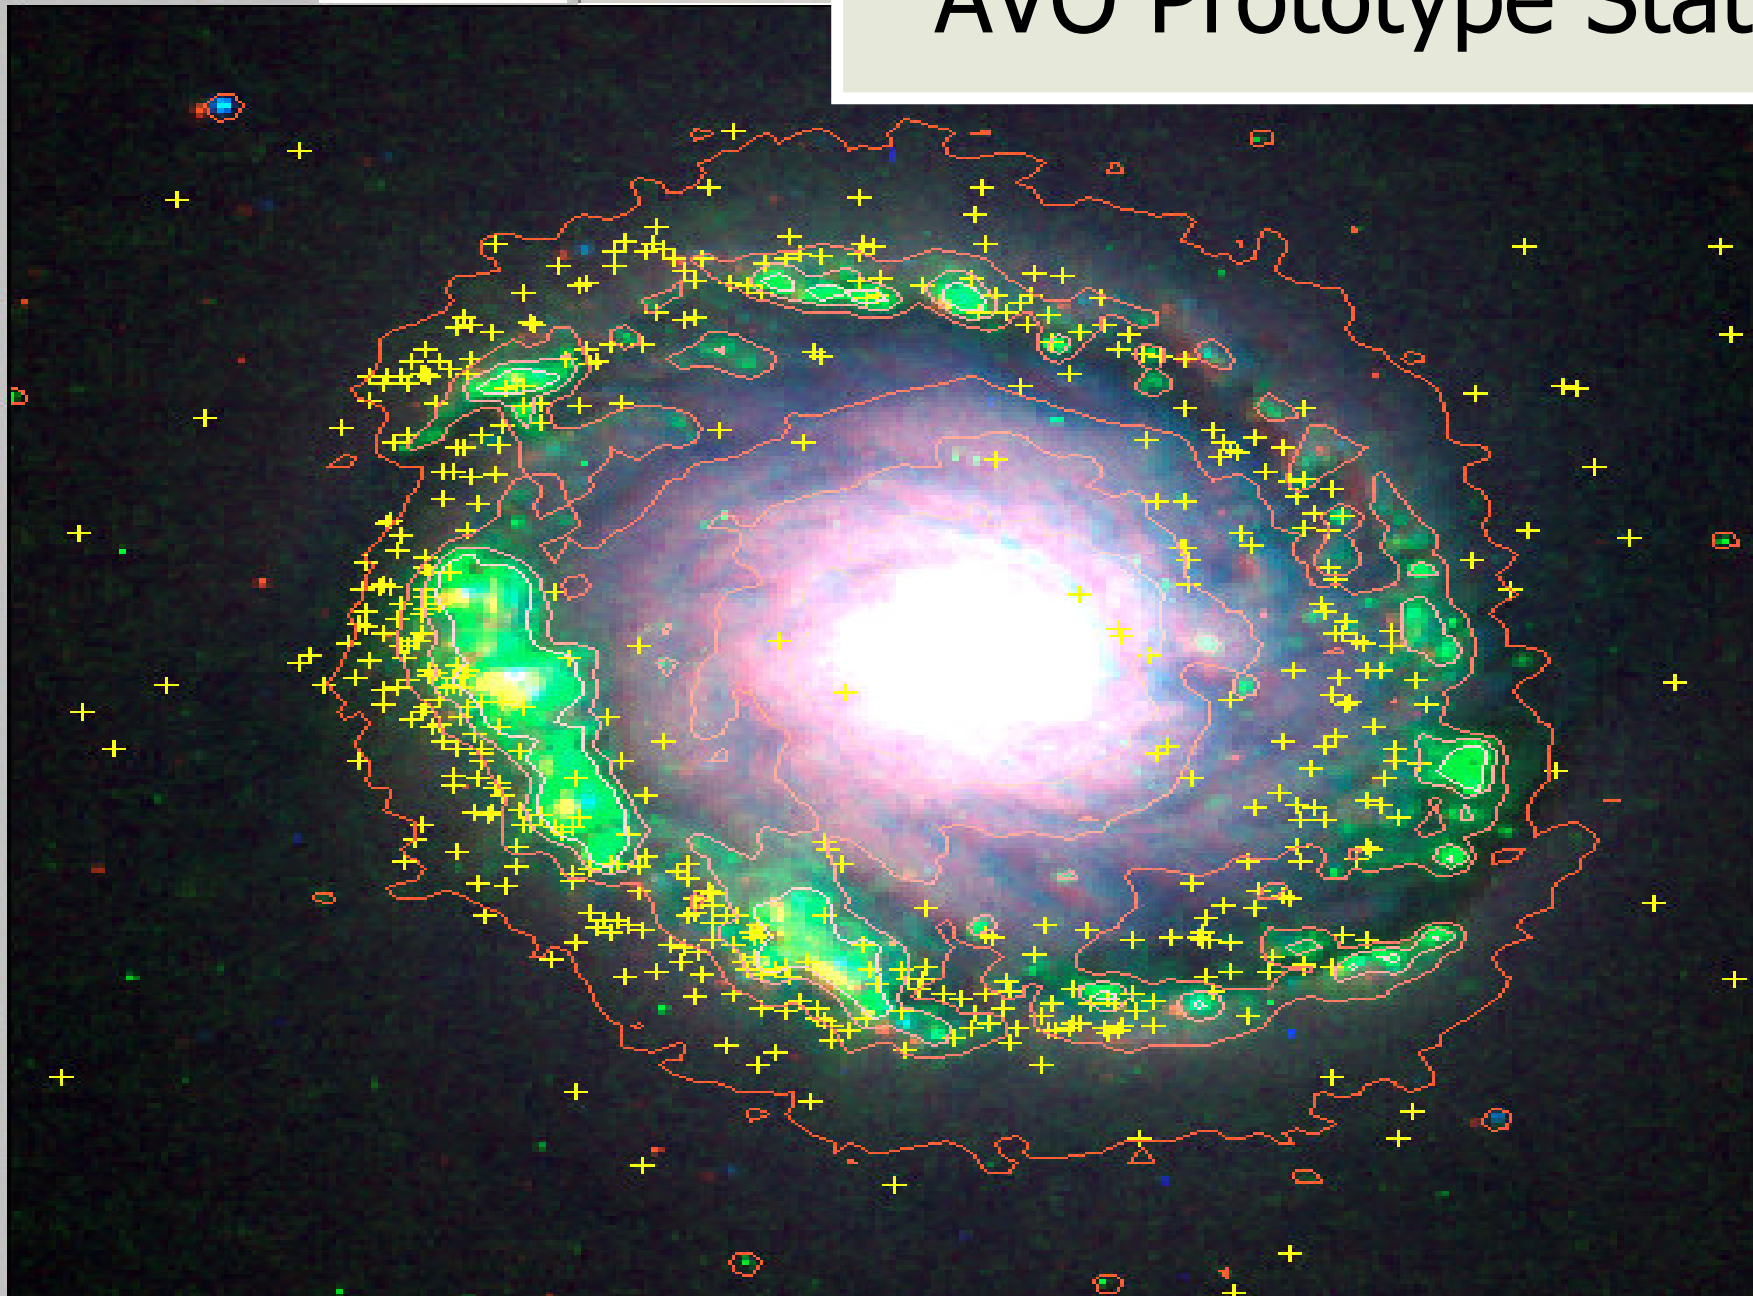

Load...

Save

J2000

04:03:52.87

AVO Prototype Stats

- prop
- draw
- text
- tag
- dist
- filter
- rgb
- cont
- hist
- zoom
- mglass
- del
- pad

AVO Prototype Stats

Installations by Operating System