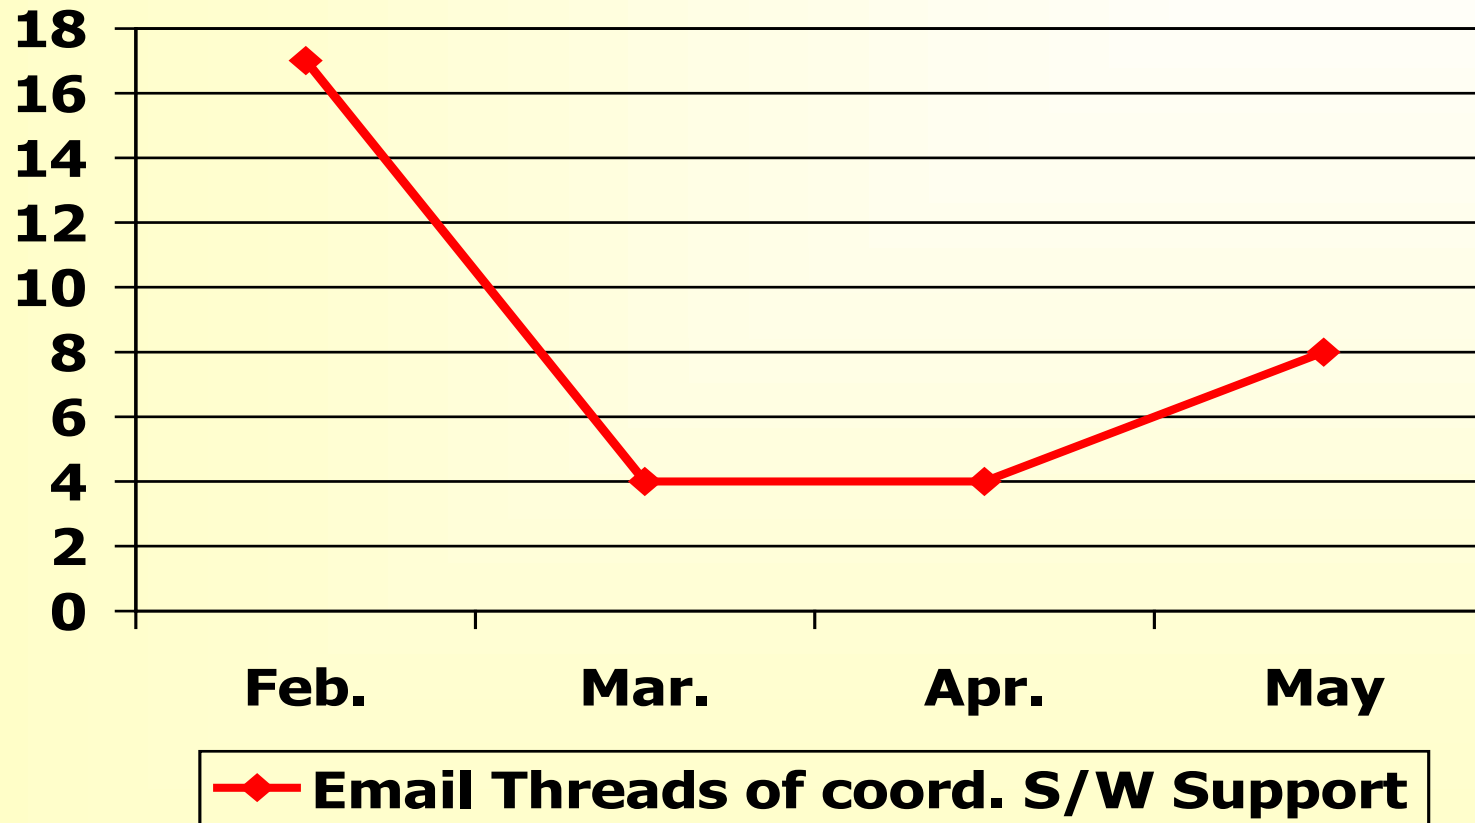

AVO Prototype Stats

User Support