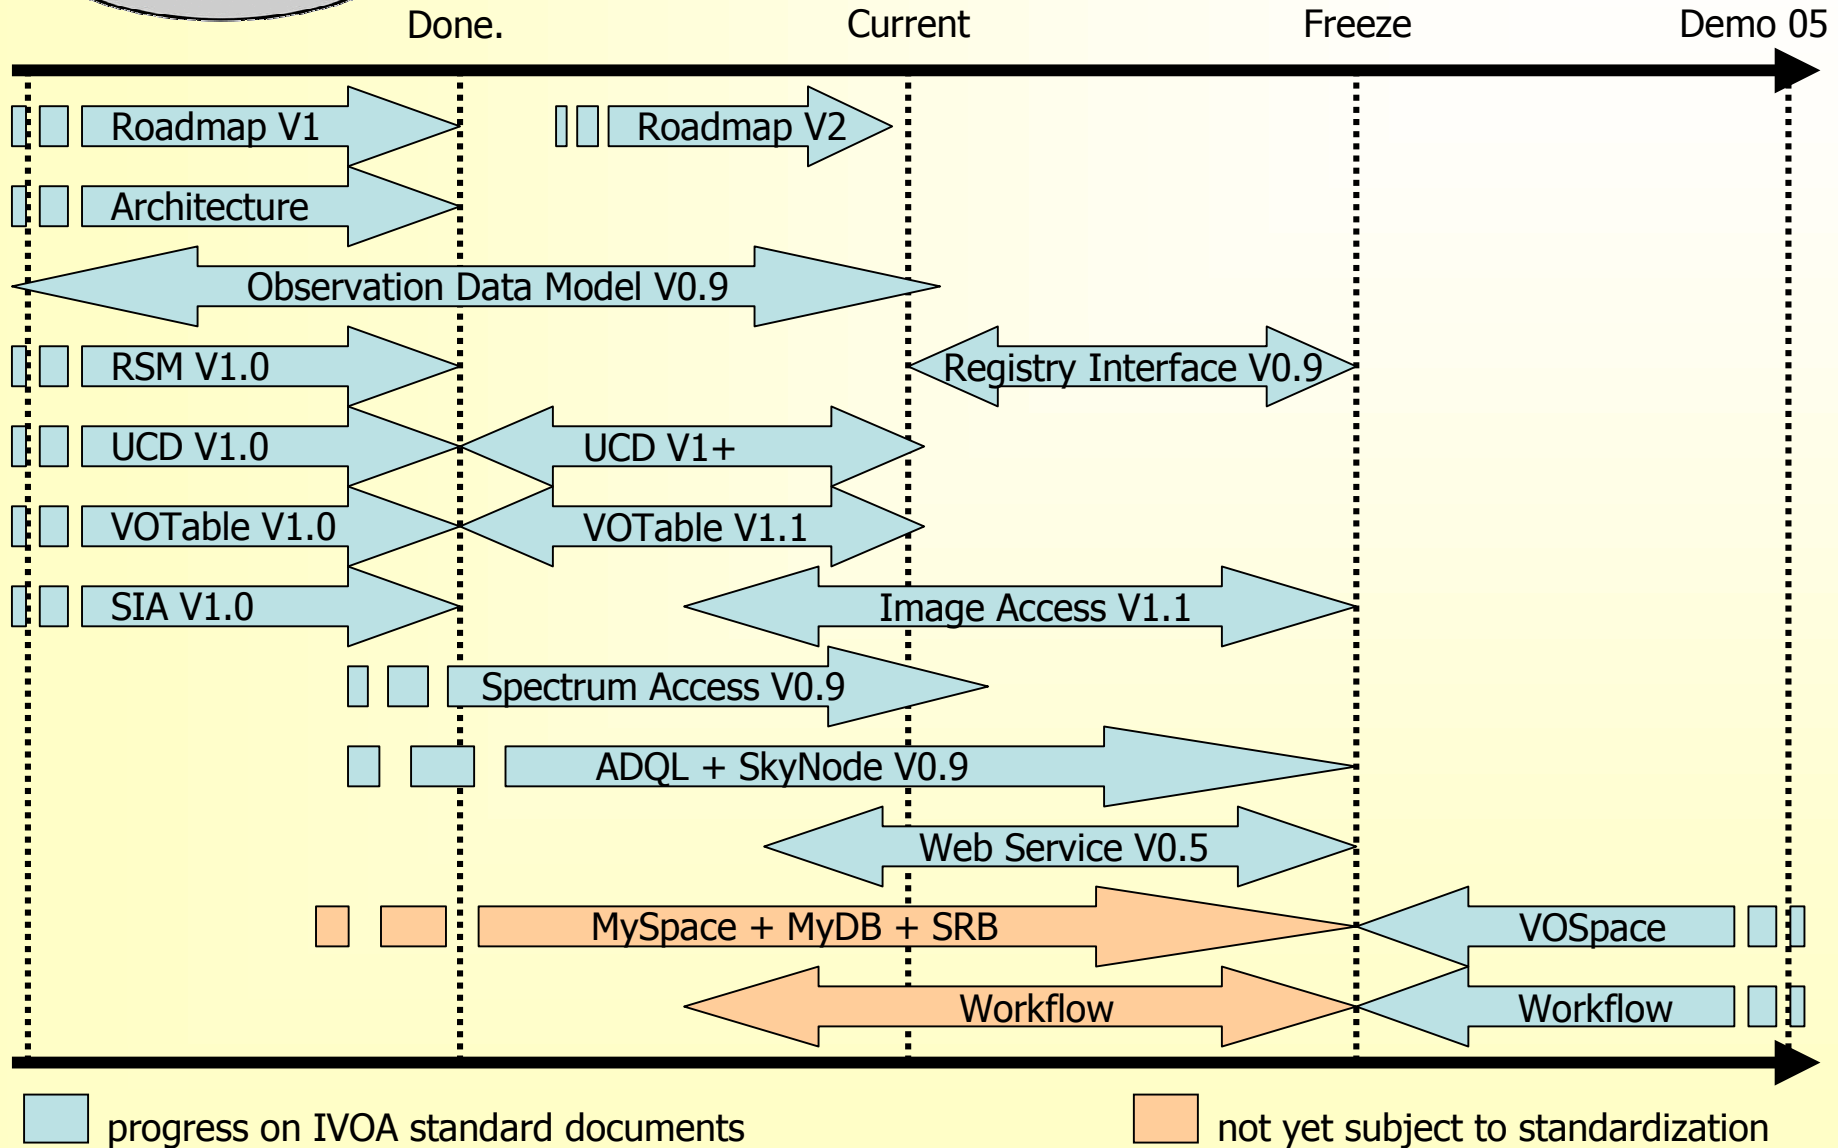

- Steering Committee
- Technical Board

Registry*

Stds. & Processes

VO Query Language*

VOTable

Web & Grid Service

Interest Groups

Applications - GGF Astro-RG - Theory

*critical for IVOA in 2004

Relevant Bits of Roadmap

Virtual Observatory Architecture

Discover Compute Publish Collaborate

Portals, User Interfaces, Tools

- VOPlot
- DIS
- SkyQuery
- Aladin
- Mirage
- Topcat
- conVOT
- OASIS

source detection

Virtual Data

Workflow (pipelines)

Authentication & Authorization

Bulk Access

Existing Data Centers

My Space storage services

Grid Middleware
SRB, Globus, OGSA
SOAP, GridFTP

Data Center Infrastructure

Workflow Scenario

Registry, JES, Author., Authen., Single Sign-On, ...

Resulting Tasks

- identify applications that should become services (cross matcher, SExtractor, HyperZ, ...)
- identify data collections suitable for SkyNodes (observation log, any tabular data like RDBMS, ...)
- identify spectral collections for SSA access (SEDs, 1d spectra, time series, ...)