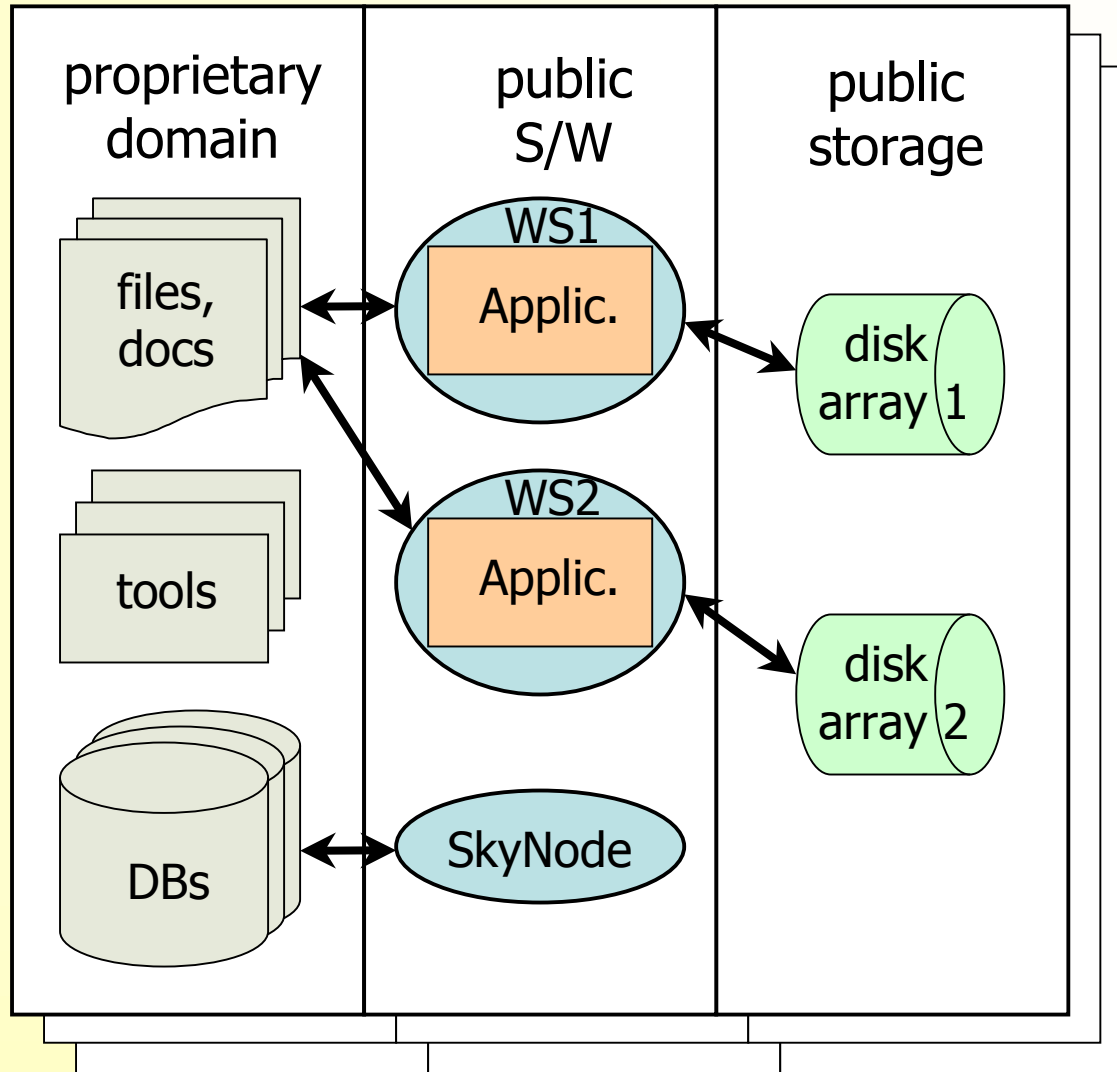

source detection

Virtual Data

Workflow (pipelines)

Authentication & Authorization

Bulk Access

Existing Data Centers

My Space storage services

Grid Middleware
SRB, Globus, OGSA
SOAP, GridFTP

Data Center Infrastructure

Workflow Scenario

Registry, JES, Author., Authen., Single Sign-On, ...

Resulting Tasks

- identify applications that should become services (cross matcher, SExtractor, HyperZ, ...)
- identify data collections suitable for SkyNodes (observation log, any tabular data like RDBMS, ...)
- identify spectral collections for SSA access (SEDs, 1d spectra, time series, ...)