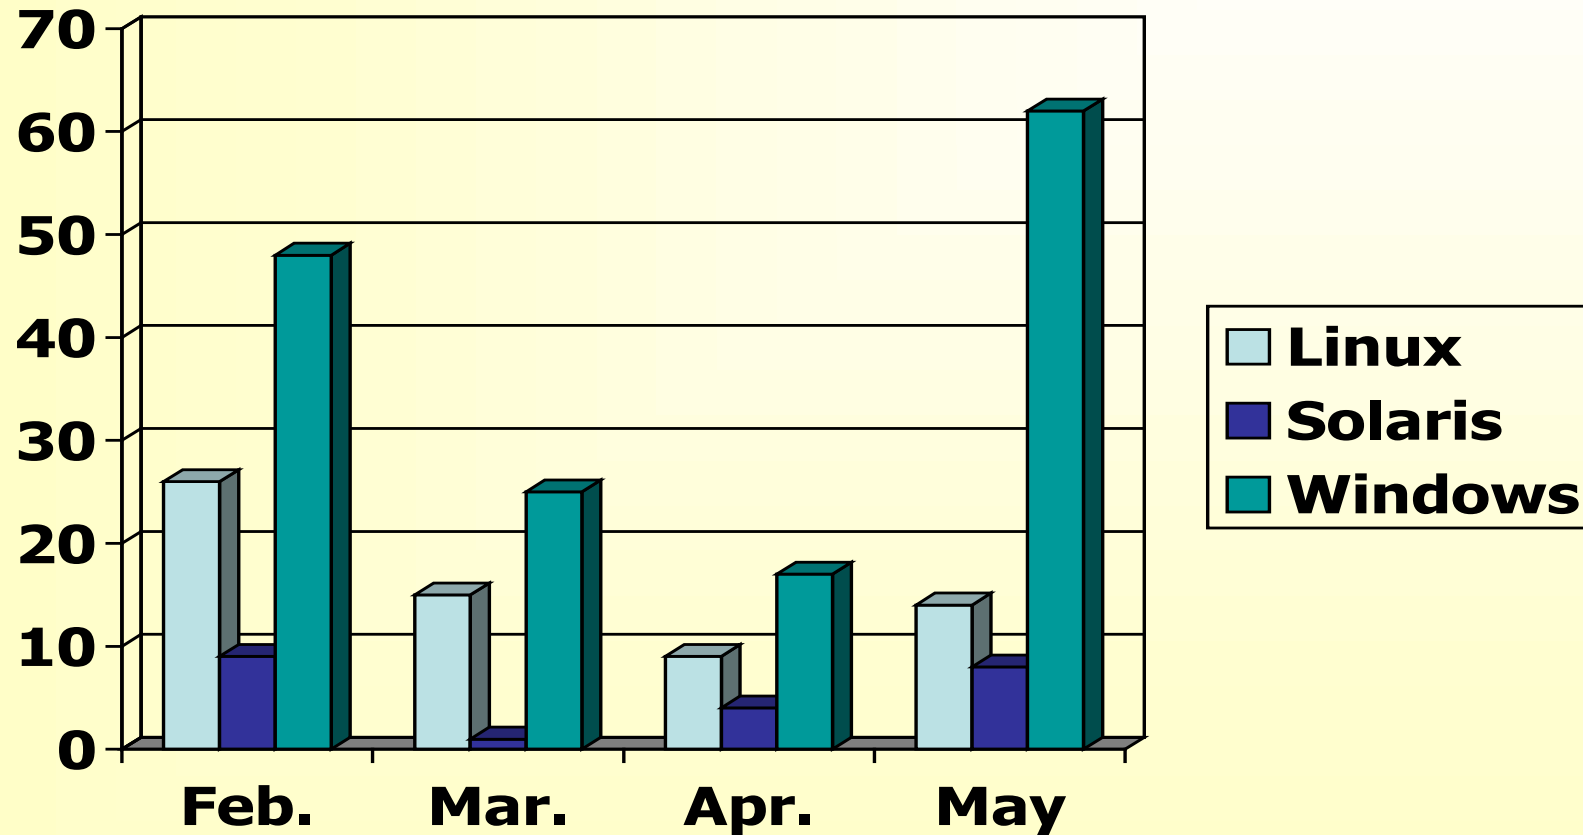

Load...

Save

J2000

04:03:52.87

AVO Prototype Stats

- prop
- draw
- text
- tag
- dist
- filter
- rgb
- cont
- hist
- zoom
- mglass
- del
- pad

AVO Prototype Stats

Installations by Operating System